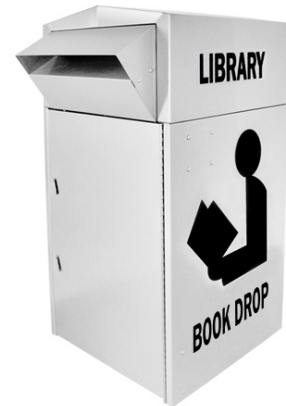

## Model 810 with Depressible Floor for 150+ Books QUICK QUOTE

Please call us at 1.888.268.0294 to receive a custom proposal. We are glad to serve you!

PART ID:	INCLUDES:	EACH:	QTY:	PRICE:
810BR-DF	<p><b>M810:</b> A heavy gauge stainless steel gable cap and cabinet has a Lifetime Warranty. Two all brass works registered locks installed on access door. Access door attaches by industrial stainless hinge along right or left jamb. (4) 1/2 x 4 inch long stainless steel anchors included for fastening to concrete.</p> <p><b>Depressible Floor</b> includes (4) stainless steel low torsion springs covered by nylon sleeves that fasten to hardened steel floor with rubber pad. Floor also includes our exclusive no-tip durable liner.</p>	\$2,289	1	\$2,289
OHC-BR	<p><b>One-hand Chute:</b> installed for walk-up or drive-up service on any side. Chute opening is 3.5 x 19.5 inches wide and has a 5.5 inch projection. Weatherized to keep moisture out.</p>	\$231	1	\$231
810S-LBD or 810S-MR	<p><b>Signs:</b> Two black or blue vinyl signs: "LIBRARY BOOK DROP" or "MEDIA RETURN"</p>	\$74	1	\$74
ID-P	<p><b>ID Plate:</b> 1.25 x 8.5 inches wide, engraved with your name.</p>	\$19	1	\$19

24 x 24 x 54 inches high

Depressible Floor:

<b>Subtotal:</b>	\$2,613
<b>Shipping:</b>	\$178
<b>Total:</b>	\$2,791

Please allow 3 weeks for delivery from the time of order. Kindly add \$95.00 to shipping if you require liftgate delivery.