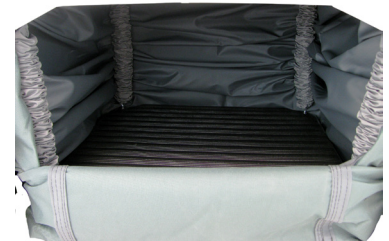

## Model 810 with Depressible Floor for 150+ Books QUICK QUOTE

Please call us at 1.888.268.0294 to receive a custom proposal. We are glad to serve you!

PART ID:	INCLUDES:	EACH:	QTY:	PRICE:
810BR-DF	<p><b>M810:</b> A heavy gauge stainless steel gable cap and cabinet has a Lifetime Warranty. Two all brass works registered locks installed on access door. Access door attaches by industrial stainless hinge along right or left jamb. (4) 1/2 x 4 inch long stainless steel anchors included for fastening to concrete.</p> <p><b>Depressible Floor</b> includes (4) stainless steel low torsion springs covered by nylon sleeves that fasten to hardened steel floor with rubber pad. Floor also includes our exclusive no-tip durable liner.</p>	\$2,289	1	\$2,289
OHC-BR	<p><b>One-hand Chute:</b> installed for walk-up or drive-up service on any side. Chute opening is 3.5 x 19.5 inches wide and has a 5.5 inch projection. Weatherized to keep moisture out.</p>	\$231	1	\$231
810S-LBD or 810S-MR	<p><b>Signs:</b> Two black or blue vinyl signs: "LIBRARY BOOK DROP" or "MEDIA RETURN"</p>	\$74	1	\$74
ID-P	<p><b>ID Plate:</b> 1.25 x 8.5 inches wide, engraved with your name.</p>	\$19	1	\$19

24 x 24 x 54 inches high

Depressible Floor:

<b>Subtotal:</b>	\$2,613
<b>Shipping:</b>	\$178
<b>Total:</b>	\$2,791

Please allow 3 weeks for delivery from the time of order. Kindly add \$95.00 to shipping if you require liftgate delivery.