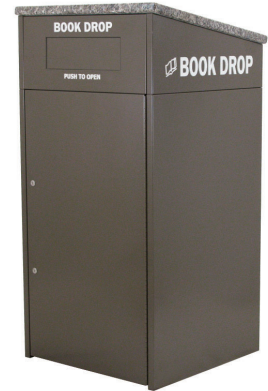

Model 810 Interior with Depressible Floor for 150+ Books

QUICK QUOTE

Please call us at 1.888.268.0294 to receive a custom proposal. We are glad to serve you!

PART ID:	INCLUDES:	EACH:	QTY:	PRICE:
810BR-DF-I	<p>M810 Interior: Made of a heavy gauge powder coated steel and is 24 x 24 x 49.5 inches high. Two all brass works registered locks on access door. Access door attached by industrial hinge on right or left jamb. (4) 1/2 x 4 inch long anchors included for fastening to the floor.</p> <p>Push Plate with anti-tamper slide protects opening that is 13.25 x 4.25 inches high.</p> <p>Signs on front and on each side: "BOOK DROP" with symbol and "PUSH TO OPEN" are attached.</p> <p>Choose from Spartan Bronze, Camaro Silver, Midnight Black or Coffee Tan coated steel. <i>Color coatings and granite sample available upon request.</i></p> <p>Depressible Floor includes (4) stainless steel low torsion springs covered by nylon sleeves that fasten to hardened steel floor with a rubber pad. Floor also includes our exclusive no-tip durable liner.</p> <p>Real Granite Top has smooth edges and rounded corners for a first-class appearance. Granite top is 25 x 25 x 1.25 inches thick.</p>	\$2,298	1	\$2,298

24 x 24 x 49.5 inches high

Granite Top:

Subtotal:	\$2,298
Shipping:	\$178
Total:	\$2,476

Depressible Floor:

Please allow 3 weeks for delivery from the time of order. Kindly add \$95.00 to shipping if you require liftgate delivery. Shipped fully assembled.