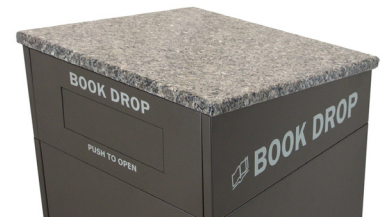

Model 810 Interior with Depressible Floor for 150+ Books

QUICK QUOTE

Please call us at 1.888.268.0294 to receive a custom proposal. We are glad to serve you!

PART ID:	INCLUDES:	EACH:	QTY:	PRICE:
810BR-DF-I	<p>M810 Interior: Made of a heavy gauge powder coated steel and is 24 x 24 x 49.5 inches high. Two all brass works registered locks on access door. Access door attached by industrial hinge on right or left jamb. (4) 1/2 x 4 inch long anchors included for fastening to the floor.</p> <p>Push Plate with anti-tamper slide protects opening that is 13.25 x 4.25 inches high.</p> <p>Signs on front and on each side: "BOOK DROP" with symbol and "PUSH TO OPEN" are attached.</p> <p>Choose from Spartan Bronze, Camaro Silver, Midnight Black or Coffee Tan coated steel. <i>Color coatings and granite sample available upon request.</i></p> <p>Depressible Floor includes (4) stainless steel low torsion springs covered by nylon sleeves that fasten to hardened steel floor with a rubber pad. Floor also includes our exclusive no-tip durable liner.</p> <p>Real Granite Top has smooth edges and rounded corners for a first-class appearance. Granite top is 25 x 25 x 1.25 inches thick.</p>	\$2,298	1	\$2,298

24 x 24 x 49.5 inches high

Granite Top:

Subtotal:	\$2,298
Shipping:	\$178
Total:	\$2,476

Depressible Floor:

Please allow 3 weeks for delivery from the time of order. Kindly add \$95.00 to shipping if you require liftgate delivery. Shipped fully assembled.