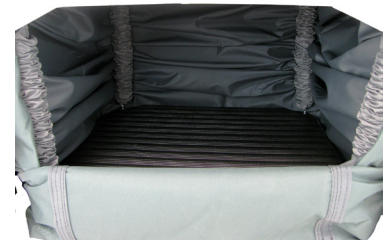

Model 810 Interior with Depressible Floor for 150+ Books

QUICK QUOTE

Please call us at 1.888.268.0294 to receive a custom proposal. We are glad to serve you!

PART ID:	INCLUDES:	EACH:	QTY:	PRICE:
810BR-DF-I	<p>M810 Interior: Made of a heavy gauge powder coated steel and is 24 x 24 x 49.5 inches high. Two all brass works registered locks on access door. Access door attached by industrial hinge on right or left jamb. (4) 1/2 x 4 inch long anchors included for fastening to the floor.</p> <p>Push Plate with anti-tamper slide protects opening that is 13.25 x 4.25 inches high.</p> <p>Signs on front and on each side: "BOOK DROP" with symbol and "PUSH TO OPEN" are attached.</p> <p>Choose from Spartan Bronze, Camaro Silver, Midnight Black or Coffee Tan coated steel. <i>Color coatings and granite sample available upon request.</i></p> <p>Depressible Floor includes (4) stainless steel low torsion springs covered by nylon sleeves that fasten to hardened steel floor with a rubber pad. Floor also includes our exclusive no-tip durable liner.</p> <p>Real Granite Top has smooth edges and rounded corners for a first-class appearance. Granite top is 25 x 25 x 1.25 inches thick.</p>	\$2,298	1	\$2,298

24 x 24 x 49.5 inches high

Granite Top:

Subtotal:	\$2,298
Shipping:	\$178
Total:	\$2,476

Depressible Floor:

Please allow 3 weeks for delivery from the time of order. Kindly add \$95.00 to shipping if you require liftgate delivery. Shipped fully assembled.