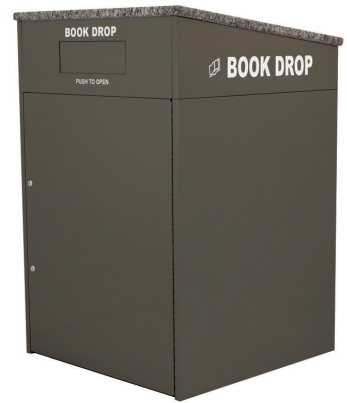

Model 910 Interior with Depressible Floor for 375+ Books

QUICK QUOTE

Please call us at 1.888.268.0294 to receive a custom proposal. We are glad to serve you!

PART ID:	INCLUDES:	EACH:	QTY:	PRICE:
910BR-DF-I	<p>M910 Interior: Made of a heavy gauge powder coated steel and is 32 x 32 x 49 inches high. Two all brass works registered locks on access door. Access door attached by industrial hinge on right or left jamb. (4) 1/2 x 4 inch long anchors included for fastening to the floor.</p> <p>Push Plate with anti-tamper slide protects opening that is 13.25 x 4.25 inches high.</p> <p>Signs on front and on each side: "BOOK DROP" with symbol and "PUSH TO OPEN" are attached.</p> <p>Choose from Spartan Bronze, Camaro Silver, Midnight Black or Coffee Tan coated steel. <i>Color coatings and granite sample available upon request.</i></p> <p>Depressible Floor includes (4) stainless steel low torsion springs covered by nylon sleeves that fasten to hardened steel floor with a rubber pad. Floor also includes our exclusive no-tip durable liner.</p> <p>Real Granite Top has smooth edges and rounded corners for a first-class appearance. Granite top is 33 x 33 x 1.25 inches thick.</p>	\$3,453	1	\$3,453

32 x 32 x 49 inches high

Granite Top:

Depressible Floor:

Subtotal:	\$3,453
Shipping:	\$270
Total:	\$3,723

Please allow 3 weeks for delivery from the time of order. Kindly add \$95.00 to shipping if you require liftgate delivery. Shipped fully assembled.