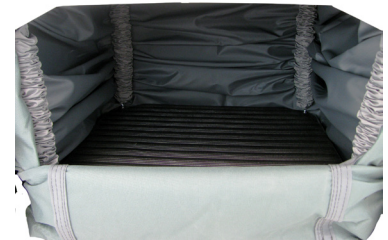

Model 910 Interior with Depressible Floor for 375+ Books

QUICK QUOTE

Please call us at 1.888.268.0294 to receive a custom proposal. We are glad to serve you!

PART ID:	INCLUDES:	EACH:	QTY:	PRICE:
910BR-DF-I	<p>M910 Interior: Made of a heavy gauge powder coated steel and is 32 x 32 x 49 inches high. Two all brass works registered locks on access door. Access door attached by industrial hinge on right or left jamb. (4) 1/2 x 4 inch long anchors included for fastening to the floor.</p> <p>Push Plate with anti-tamper slide protects opening that is 13.25 x 4.25 inches high.</p> <p>Signs on front and on each side: "BOOK DROP" with symbol and "PUSH TO OPEN" are attached.</p> <p>Choose from Spartan Bronze, Camaro Silver, Midnight Black or Coffee Tan coated steel. <i>Color coatings and granite sample available upon request.</i></p> <p>Depressible Floor includes (4) stainless steel low torsion springs covered by nylon sleeves that fasten to hardened steel floor with a rubber pad. Floor also includes our exclusive no-tip durable liner.</p> <p>Real Granite Top has smooth edges and rounded corners for a first-class appearance. Granite top is 33 x 33 x 1.25 inches thick.</p>	\$3,453	1	\$3,453

32 x 32 x 49 inches high

Granite Top:

Depressible Floor:

Subtotal:	\$3,453
Shipping:	\$270
Total:	\$3,723

Please allow 3 weeks for delivery from the time of order. Kindly add \$95.00 to shipping if you require liftgate delivery. Shipped fully assembled.