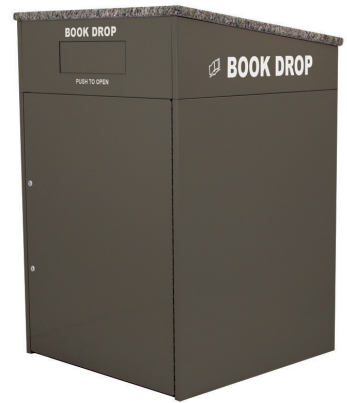

# Model 910 Interior with Depressible Floor for 375+ Books

## QUICK QUOTE

Please call us at 1.888.268.0294 to receive a custom proposal. We are glad to serve you!

PART ID:	INCLUDES:	EACH:	QTY:	PRICE:
910BR-DF-I	<p><b>M910 Interior:</b> Made of a heavy gauge powder coated steel and is 32 x 32 x 49 inches high. Two all brass works registered locks on access door. Access door attached by industrial hinge on right or left jamb. (4) 1/2 x 4 inch long anchors included for fastening to the floor.</p> <p><b>Push Plate</b> with anti-tamper slide protects opening that is 13.25 x 4.25 inches high.</p> <p><b>Signs</b> on front and on each side: "BOOK DROP" with symbol and "PUSH TO OPEN" are attached.</p> <p>Choose from Spartan Bronze, Camaro Silver, Midnight Black or Coffee Tan coated steel. <i>Color coatings and granite sample available upon request.</i></p> <p><b>Depressible Floor</b> includes (4) stainless steel low torsion springs covered by nylon sleeves that fasten to hardened steel floor with a rubber pad. Floor also includes our exclusive no-tip durable liner.</p> <p><b>Real Granite Top</b> has smooth edges and rounded corners for a first-class appearance. Granite top is 33 x 33 x 1.25 inches thick.</p>	\$3,289	1	\$3,289

32 x 32 x 49 inches high

Granite Top:

Depressible Floor:

<b>Subtotal:</b>	\$3,289
<b>Shipping:</b>	\$270
<b>Total:</b>	\$3,559

Please allow 3 weeks for delivery from the time of order. Kindly add \$95.00 to shipping if you require liftgate delivery. Shipped fully assembled.