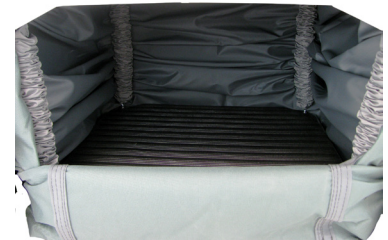

# Model 910 Interior with Depressible Floor for 375+ Books

## QUICK QUOTE

Please call us at 1.888.268.0294 to receive a custom proposal. We are glad to serve you!

PART ID:	INCLUDES:	EACH:	QTY:	PRICE:
910BR-DF-I	<p><b>M910 Interior:</b> Made of a heavy gauge powder coated steel and is 32 x 32 x 49 inches high. Two all brass works registered locks on access door. Access door attached by industrial hinge on right or left jamb. (4) 1/2 x 4 inch long anchors included for fastening to the floor.</p> <p><b>Push Plate</b> with anti-tamper slide protects opening that is 13.25 x 4.25 inches high.</p> <p><b>Signs</b> on front and on each side: "BOOK DROP" with symbol and "PUSH TO OPEN" are attached.</p> <p>Choose from Spartan Bronze, Camaro Silver, Midnight Black or Coffee Tan coated steel. <i>Color coatings and granite sample available upon request.</i></p> <p><b>Depressible Floor</b> includes (4) stainless steel low torsion springs covered by nylon sleeves that fasten to hardened steel floor with a rubber pad. Floor also includes our exclusive no-tip durable liner.</p> <p><b>Real Granite Top</b> has smooth edges and rounded corners for a first-class appearance. Granite top is 33 x 33 x 1.25 inches thick.</p>	\$3,289	1	\$3,289

32 x 32 x 49 inches high

Granite Top:

Depressible Floor:

<b>Subtotal:</b>	\$3,289
<b>Shipping:</b>	\$270
<b>Total:</b>	\$3,559

Please allow 3 weeks for delivery from the time of order. Kindly add \$95.00 to shipping if you require liftgate delivery. Shipped fully assembled.