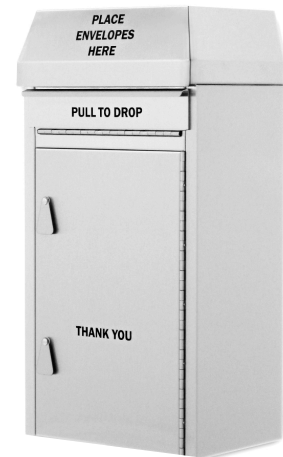

## Model 450 - DVD Vault for 20+ DVDS QUICK QUOTE

Please call us at 1.888.268.0294 to receive a custom proposal. We are glad to serve you!

PART ID:	INCLUDES:	EACH:	QTY:	PRICE:
450-OW	<p><b>Model 450-DVD includes:</b> stainless steel receiving cabinet and mansard cap features heavy duty bolt-weld construction and is nominally 15 x 10 x 29 inches high. The depository includes an industrial hinged door, (2) brass works locks, (2) double-bitted keys, strong cams, lock covers, floor liner, and drip ledge installed above delivery slot.</p> <p>The delivery slot clear opening is 12 x 1.5 inches high and receives envelopes up to 16 inches long. The slot provides tilt-and-slide easy delivery along with anti-tamper protection.</p> <p>(3) black signs: "PLACE MEDIA HERE", "PULL TO DROP", and "THANK YOU" are included.</p> <p>The M450 mounts to any interior or exterior wall. Pedestal and protector posts are optional.</p>	\$1,086	1	\$1,086