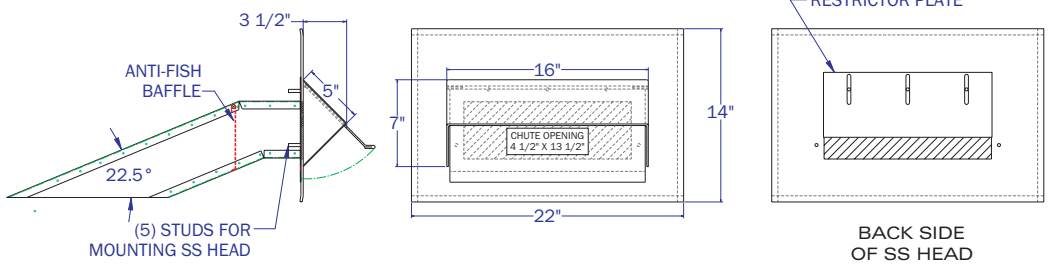

LEFT SIDE VIEW

FRONT VIEW

FOOT PRINT

MODEL BBDU INCLUDES		ACCESSORY OPTIONS	
PART ID	DESCRIPTION	PART ID	DESCRIPTION
0112	LOCKED CHEST, SS HEAD, DELIVERY CHUTE, LOCK AND KEYS, RESTRICTOR PLATE MAKES SLOT ADJUSTABLE FROM 1/2" TO 2 3/4" X 13 1/2" WIDE. PLATE ATTACHES BEHIND SS HEAD SIGNS: "NIGHT DROP" & "LIFT TO OPEN" CUSTOM SIGNS AVAILABLE AT NO ADDITIONAL CHARGE	0601	DOUBLE LOCK DOOR PANEL (2) EIGHT TUMBLER, ALL BRASS WORKS LOCK & (2) DOUBLE BITTED KEYS FOR EACH LOCK
		0608	LOCKABLE LIFT PLATE INCLUDES LOCK BAR, PAD LOCK, AND 2 KEYS
		1114	COLOR COATED ARMOR ENTIRE STAINLESS STEEL HEAD, CHUTE, AND CABINET ONE COLOR

SS HEAD & DELIVERY CHUTE DETAIL

WALL DEPTH ELEVATIONS

ASSUMES SAME INTERIOR AND EXTERIOR GRADE

WALL DEPTH	C.L OF ROUGH OPENING
4" - 6"	34 15/16" - 35 3/4"
6" - 8"	35 3/4" - 36 9/16"
8" - 10"	36 9/16" - 37 7-16"
10" - 12"	37 7/16" - 38 1/4"
12" - 14"	38 1/4" - 39 1/16"
14" - 16"	39 1/16" - 39 7/8"
16" - 18"	39 7/8" - 40 3/4"
18" - 20"	40 3/4" - 41 9/16"
20" - 22"	41 9/16" - 42 3/8"
22" - 24"	42 3/8" - 43 3/16"