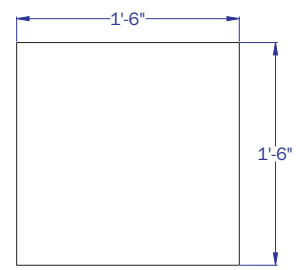

LEFT SIDE VIEW

FRONT VIEW

FOOT PRINT

MODEL BBDU INCLUDES		ACCESSORY OPTIONS	
PART ID	DESCRIPTION	PART ID	DESCRIPTION
0112	LOCKED CHEST, SS HEAD, DELIVERY CHUTE, LOCK AND KEYS, RESTRICTOR PLATE MAKES SLOT ADJUSTABLE FROM 1/2" TO 2 3/4" X 13 1/2" WIDE. PLATE ATTACHES BEHIND SS HEAD SIGNS: "NIGHT DROP" & "LIFT TO OPEN" CUSTOM SIGNS AVAILABLE AT NO ADDITIONAL CHARGE	0601	DOUBLE LOCK DOOR PANEL (2) EIGHT TUMBLER, ALL BRASS WORKS LOCK & (2) DOUBLE BITTED KEYS FOR EACH LOCK
		0608	LOCKABLE LIFT PLATE INCLUDES LOCK BAR, PAD LOCK, AND 2 KEYS
		1114	COLOR COATED ARMOR ENTIRE STAINLESS STEEL HEAD, CHUTE, AND CABINET ONE COLOR

SS HEAD & DELIVERY CHUTE DETAIL

WALL DEPTH ELEVATIONS

ASSUMES SAME INTERIOR AND EXTERIOR GRADE

WALL DEPTH	C.L OF ROUGH OPENING
4" - 6"	34 15/16" - 35 3/4"
6" - 8"	35 3/4" - 36 9/16"
8" - 10"	36 9/16" - 37 7-16"
10" - 12"	37 7/16" - 38 1/4"
12" - 14"	38 1/4" - 39 1/16"
14" - 16"	39 1/16" - 39 7/8"
16" - 18"	39 7/8" - 40 3/4"
18" - 20"	40 3/4" - 41 9/16"
20" - 22"	41 9/16" - 42 3/8"
22" - 24"	42 3/8" - 43 3/16"